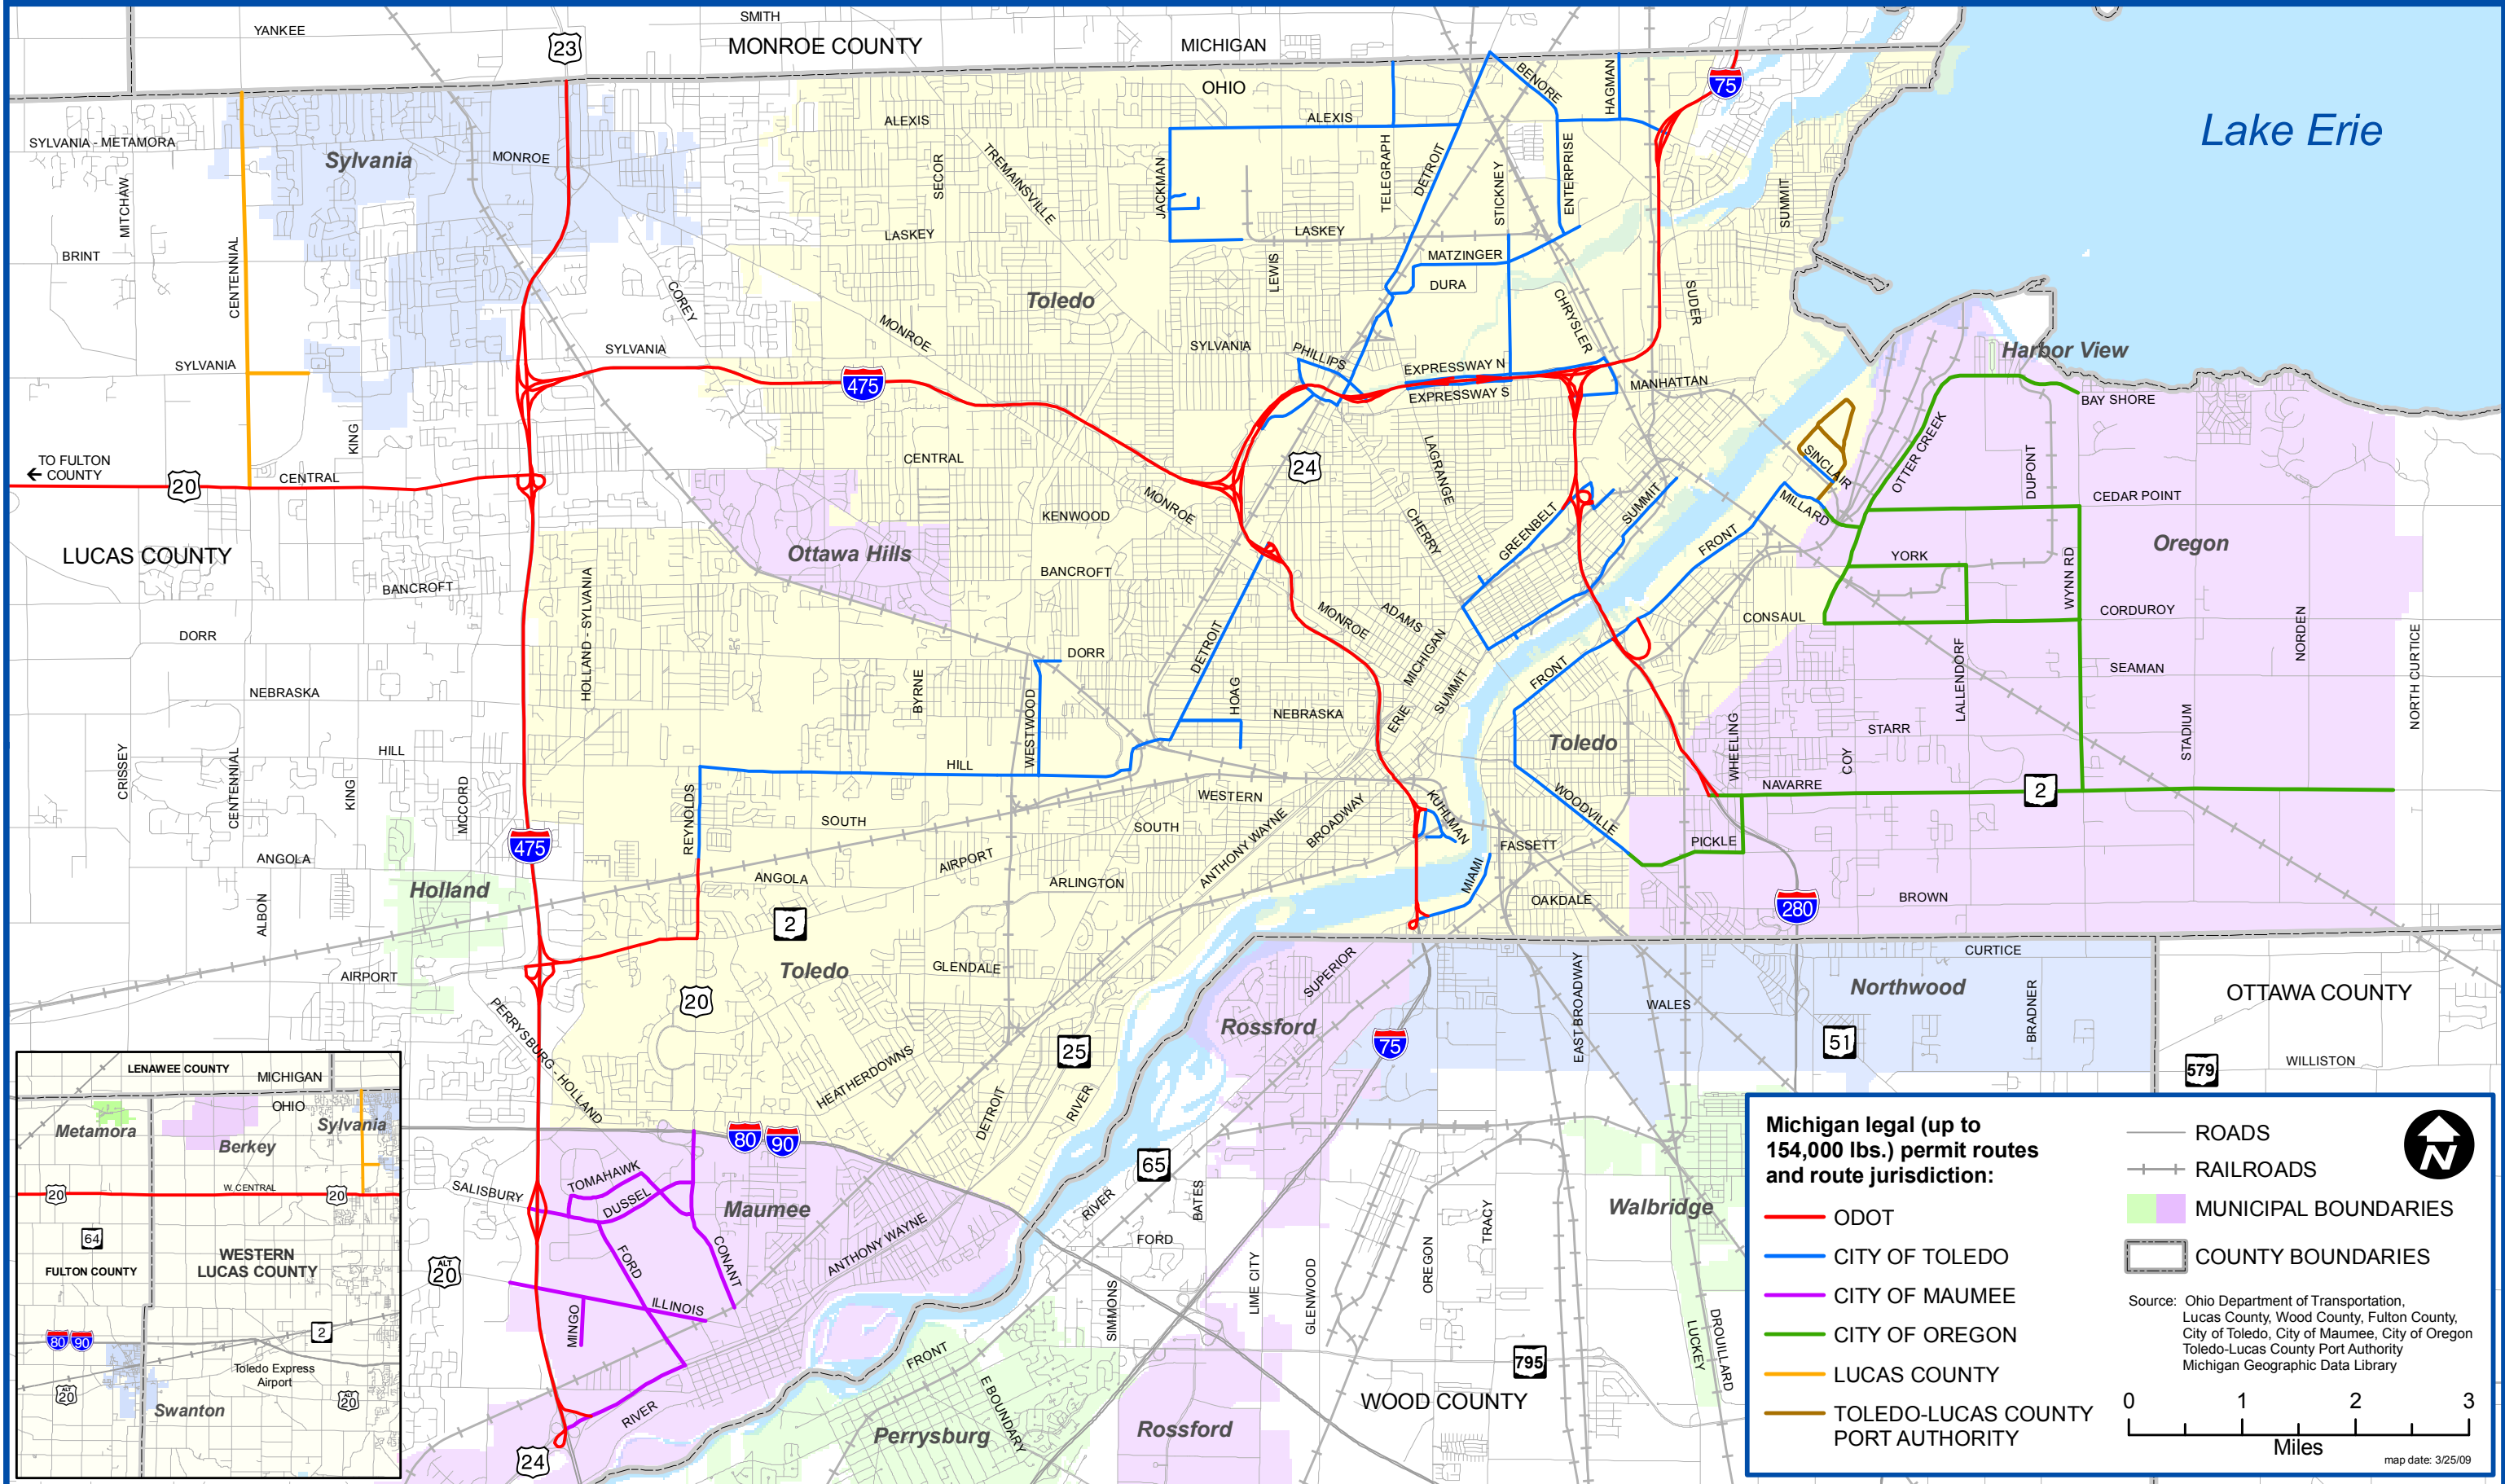

Michigan Weight Designated Permit Routes - Lucas County

Toledo Metropolitan Area Council of Governments
 300 Martin Luther King Jr. Dr., Toledo, Ohio 43604
 Phone 419-241-9155, Fax 419-241-9116
 www.tmacog.org

Michigan legal (up to 154,000 lbs.) permit routes and route jurisdiction:

- ODOT
- CITY OF TOLEDO
- CITY OF MAUMEE
- CITY OF OREGON
- LUCAS COUNTY
- TOLEDO-LUCAS COUNTY PORT AUTHORITY

ROADS
 RAILROADS
 MUNICIPAL BOUNDARIES
 COUNTY BOUNDARIES

Source: Ohio Department of Transportation, Lucas County, Wood County, Fulton County, City of Toledo, City of Maumee, City of Oregon, Toledo-Lucas County Port Authority, Michigan Geographic Data Library

0 1 2 3
Miles

map date: 3/25/09